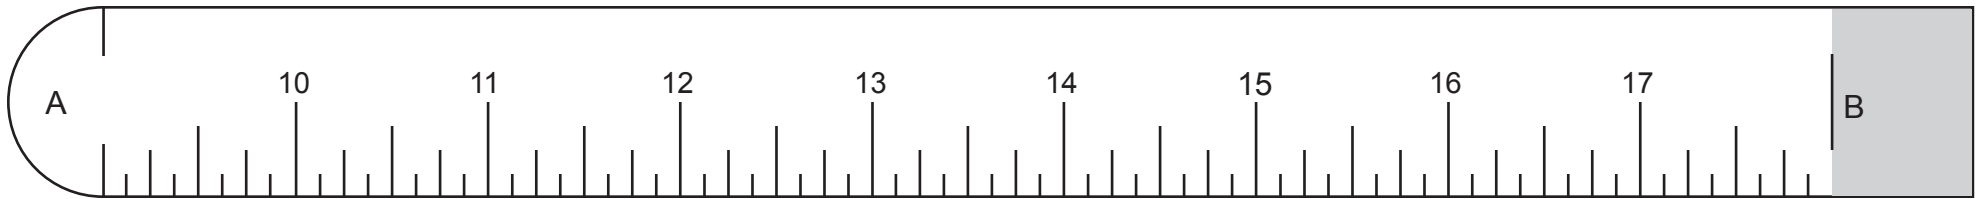

Youth

Size	Centimeters	Inches
YS	49 - 50	19 1/8 - 19 1/2
YM	51 - 52	19 1/2 - 20 1/4
YL	53 - 54	20 3/4 - 21 1/8
YXL	55 - 56	21 1/2 - 21 7/8
XS	53	20 3/4
S	54 - 55	21 - 21 1/2
M	56 - 57	22 - 22 1/2
L	58 - 59	22 3/4 - 23
XL	60 - 61	23 1/2 - 24
XXL	62 - 63	24 3/8 - 24 7/8
XXXL	64 - 65	25 1/8 - 26 1/2

## HEADSIZING TOOL

This tool is for hats sized Youth Small through XXX-Large.

Cut out the pieces below, joining tab A to slot A and tab B to slot B. Use scotch tape for added stability. Wrap the tool around your head where you would like your hat to sit and use the guides to determine your hat size.

Size	Centimeters	Inches
6 1/8	49	19 1/4
6 1/4	50	19 5/8
6 3/8	51	20
6 1/2	52	20 1/2
6 5/8	53	20 7/8
6 3/4	54	21 1/4
6 7/8	55	21 5/8
7	56	22
7 1/8	57	22 1/2
7 1/4	58	22 7/8
7 3/8	59	23 1/4
7 1/2	60	23 5/8
7 5/8	61	24
7 3/4	62	24 3/8
7 7/8	63	24 7/8
8	64	25 1/8
8 1/2	65	25 1/2