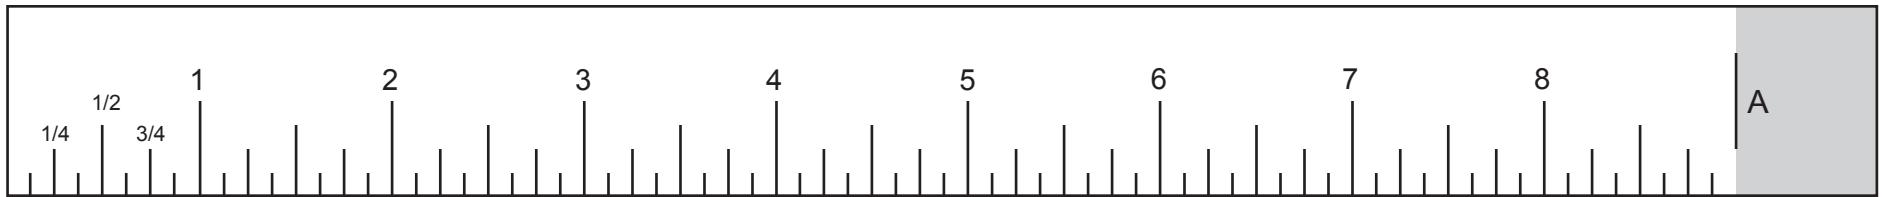

Youth

Size	Centimeters	Inches
YS	49 - 50	19 1/8 - 19 1/2
YM	51 - 52	19 1/2 - 20 1/4
YL	53 - 54	20 3/4 - 21 1/8
YXL	55 - 56	21 1/2 - 21 7/8
XS	53	20 3/4
S	54 - 55	21 - 21 1/2
M	56 - 57	22 - 22 1/2
L	58 - 59	22 3/4 - 23
XL	60 - 61	23 1/2 - 24
XXL	62 - 63	24 3/8 - 24 7/8
XXXL	64 - 65	25 1/8 - 26 1/2

## HEADSIZING TOOL

This tool is for hats sized Youth Small through XXX-Large.

Cut out the pieces below, joining tab A to slot A and tab B to slot B. Use scotch tape for added stability. Wrap the tool around your head where you would like your hat to sit and use the guides to determine your hat size.

Size	Centimeters	Inches
6 1/8	49	19 1/4
6 1/4	50	19 5/8
6 3/8	51	20
6 1/2	52	20 1/2
6 5/8	53	20 7/8
6 3/4	54	21 1/4
6 7/8	55	21 5/8
7	56	22
7 1/8	57	22 1/2
7 1/4	58	22 7/8
7 3/8	59	23 1/4
7 1/2	60	23 5/8
7 5/8	61	24
7 3/4	62	24 3/8
7 7/8	63	24 7/8
8	64	25 1/8
8 1/2	65	25 1/2